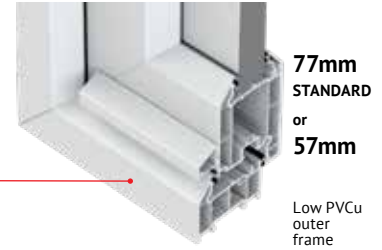

**DOUBLE-GLAZED UNIT** available for entire door or by using additional transoms and mullions just for parts of the door.

**OPTIONAL MID-RAIL** or **INTERNAL TRANSOM**

**SOLID REINFORCED PANELS** available for entire door or by using additional transoms and mullions just for parts of the door.

## THRESHOLD OPTIONS

FRAME ONLY

FRAME AND CILL

ALUMINIUM PART M COMPLIANT

ALUMINIUM LOW THRESHOLD

ALUMINIUM LOW THRESHOLD AND TRAY RAMP