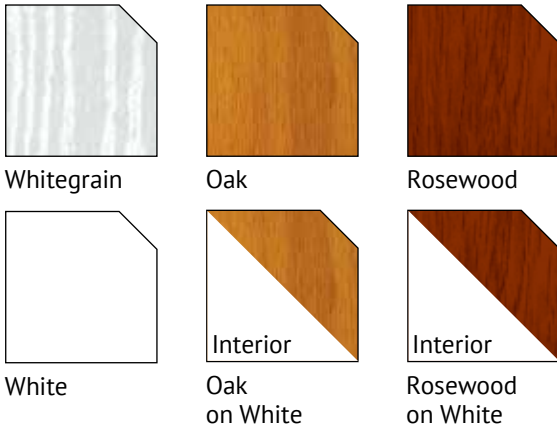

NRG70 DOOR

Platinum®
NRG

HARDWARE OPTIONS

Two styles – modern (shown) or classic scrolled Lever/ Lever and Lever/ Pad combinations available. Aluminium and stainless steel construction.

STANDARD FINISHES

PlatinumNRG Chamfered

PlatinumNRG Sculptured

OPTIONAL FINISHES

A wide range of woodgrain and coloured-foil options are available for either or both internal and external faces or even differing frames and sashes.

www.platinumnrg.co.uk