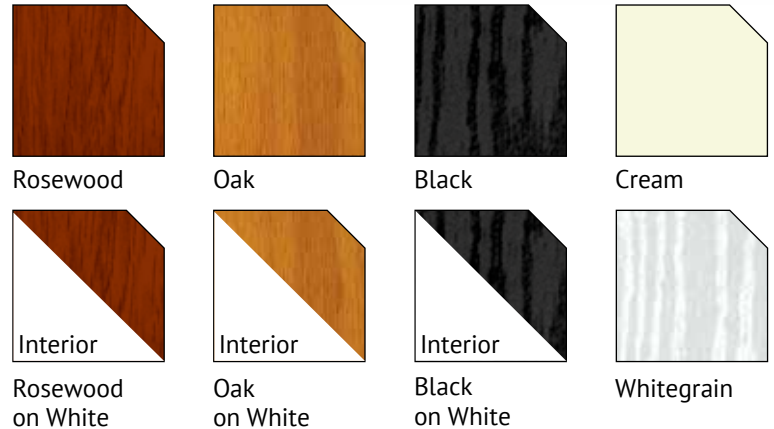

## HARDWARE OPTIONS

Two styles – modern (shown) or classic scrolled Lever/ Lever and Lever/ Pad combinations available. Aluminium and stainless steel construction.

## STANDARD FINISHES

## OPTIONAL FINISHES

A wide range of woodgrain and coloured-foil options are available for either or both internal and external faces or even differing frames and sashes.

[www.platinumnrg.co.uk](http://www.platinumnrg.co.uk)